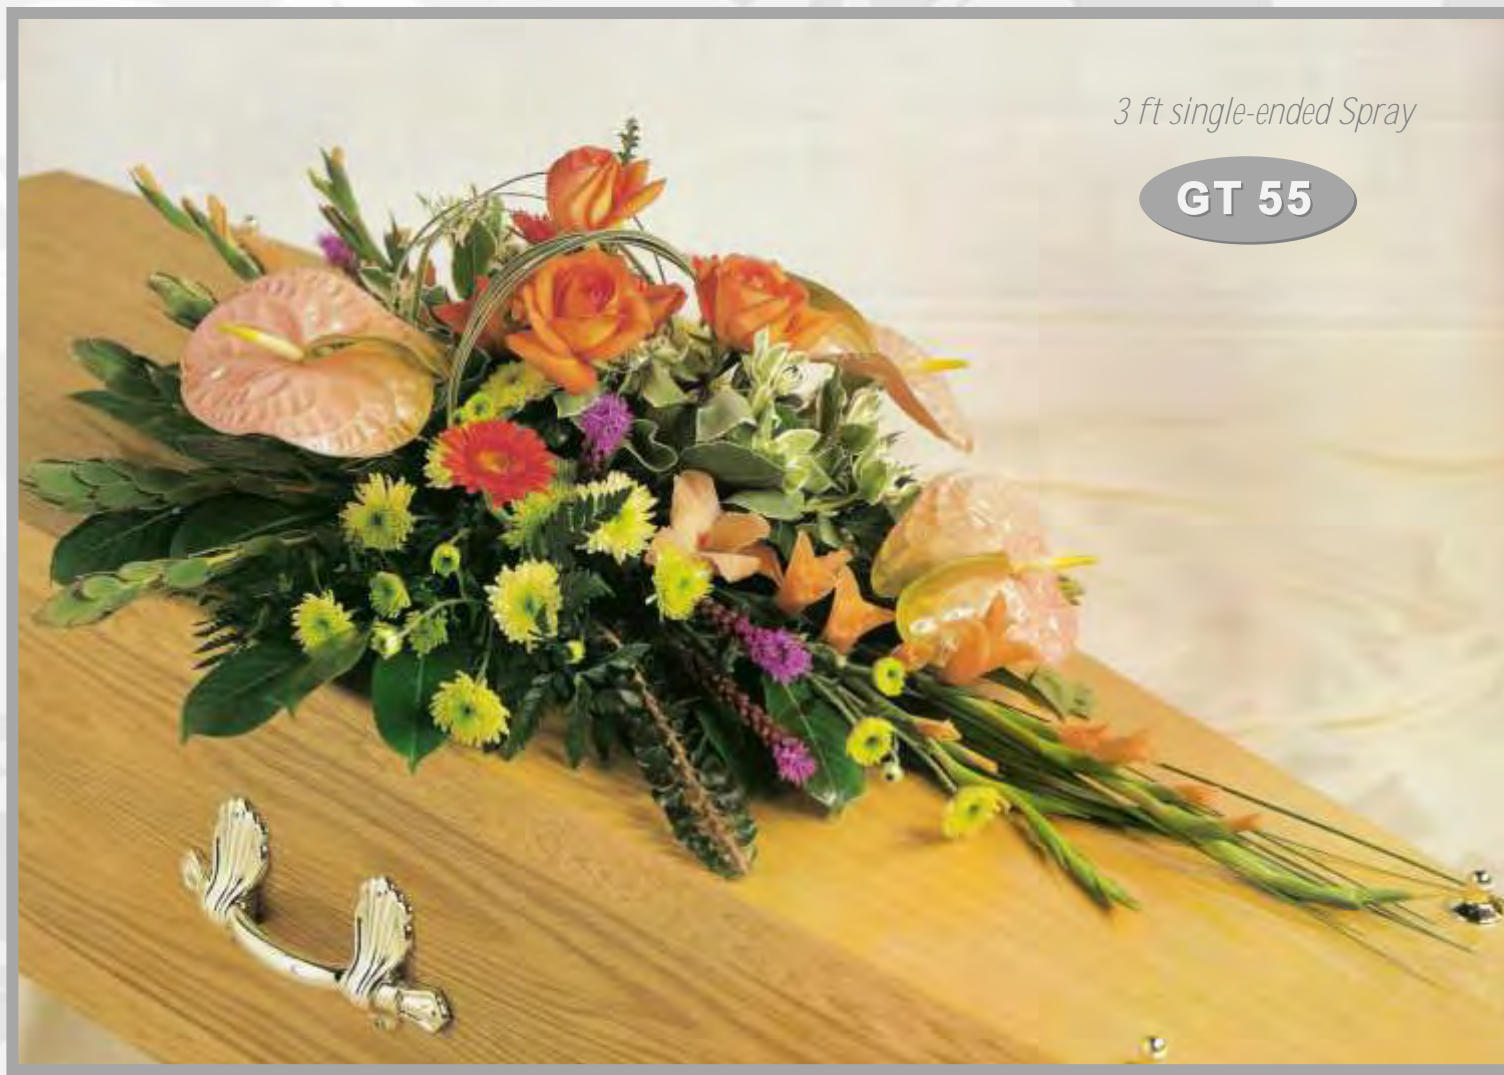

Casket Sprays

GT 55

3 ft - £105

Additional information

*Available in various
colour themes.*

3 ft single-ended Spray

GT 55

Illustrated sizes are approximate.