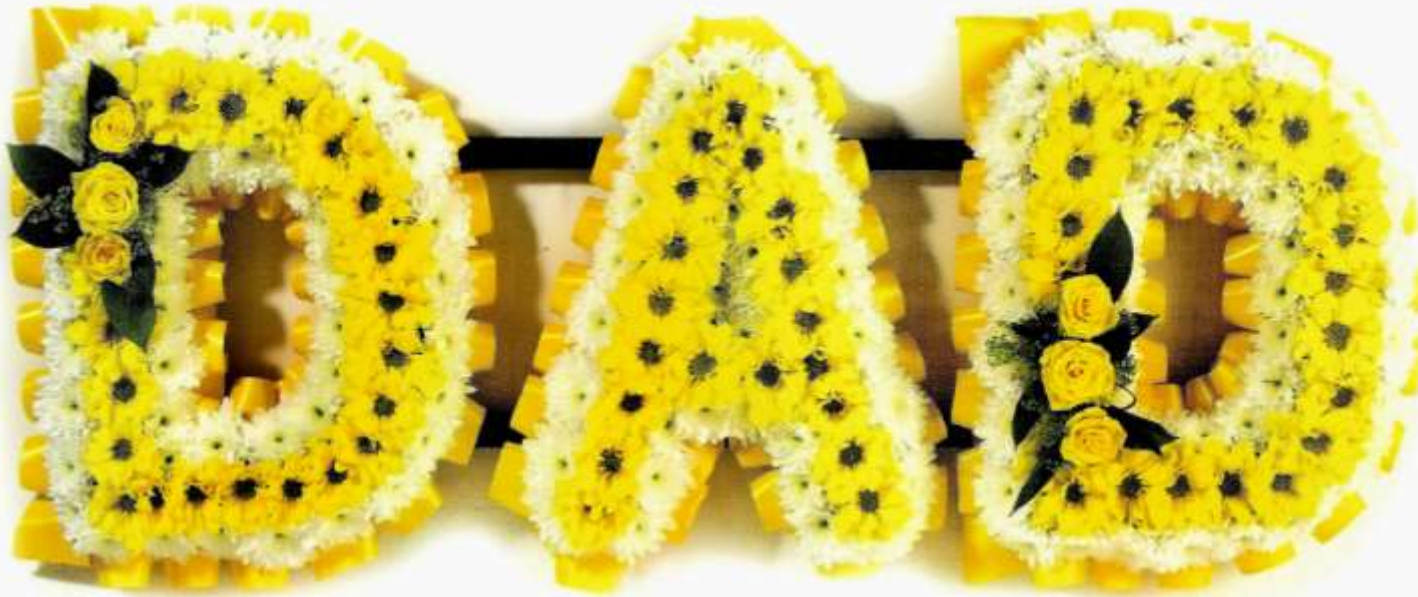

Illustrated sizes are approximate.

Letters & Names

VIVID
Floral Design

12 inch high lettering

GT 217

GT 217

“Dad” - £121

*Any name, letters, or
numbers priced per
letter:*